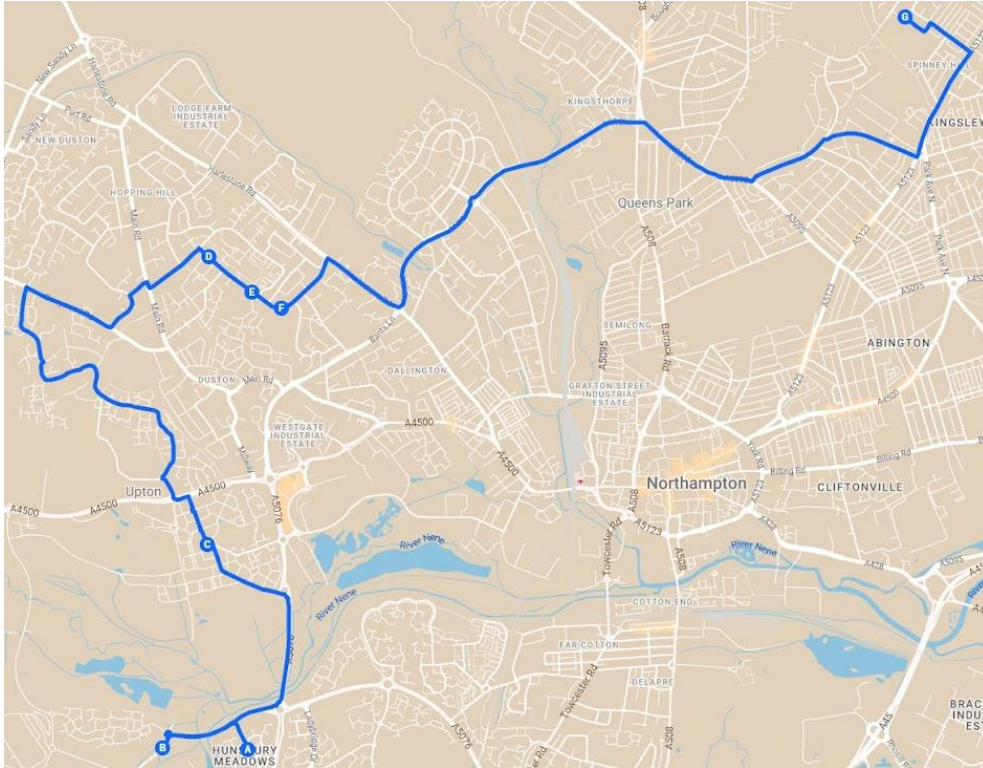

N6 – EXPRESS ROUTE - Hunsbury Meadows, Upton, St Crispin, Hopping Hill

HUNSBURY MEADOWS, Banbury Lane, Ashpole Spinney	07:18
HUNSBURY MEADOWS, Upton Valley Way E, Dragonfly Way	07:21
UPTON, Square	07:24
ST CRISPIN, Kent Road, Austen Cl	07:28
ST CRISPIN, Kent Rd, Jack Parnell Cl	07:30
ST CRISPIN, St Crispin Dr, S Meadow Rd	07:32
DUSTON, Berrywood Dr, Dent Cl	07:34
HOPPING HILL, Limehurst Rd, Shops	07:38
HOPPING HILL, Cotswold Av, Newton Rd	07:39
HOPPING HILL, Cotswold Av, Longmynd Dr	07:40
NORTHAMPTON SCHOOL FOR GIRLS	08:00