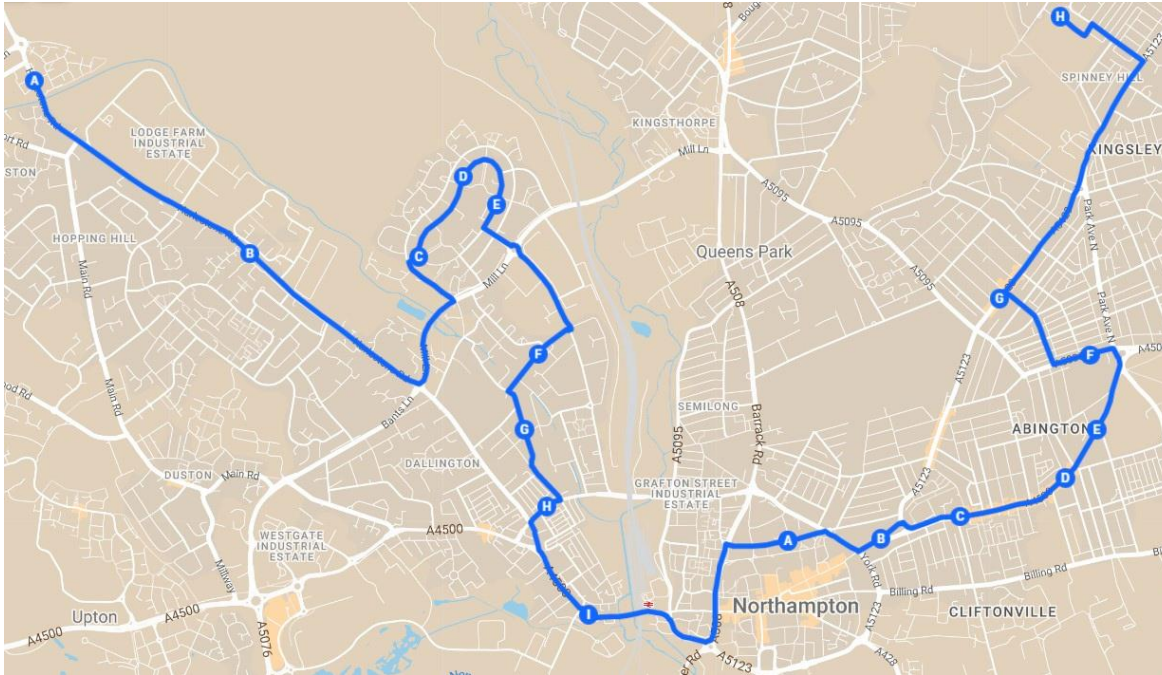

## N3 – EAST ROUTE - Billing, Ecton Brook, Ecton, Blackthorn, Rectory Farm, Southfields, Lings, Northampton College

ABINGTON, Abington Park Crescent, Weston Way	07:11
WELLINGBOROUGH RD, The Trumpet	07:13
WELLINGBOROUGH RD, After Tyringham Cl	07:14
STANDENS BARN, Standens Barn Rd, Flaxwell Ct	07:18
BILLING, Little Billing Way	07:20
BILLING, Orchard Hill, Jtn Manorfield Rd	07:21
BILLING, Fishpond Rd, Russet Drive	07:23
BILLING, Fieldmill Rd, Co-op	07:27
ECTON BROOK, Ecton Brook Rd, Long Mallows Rise	07:30
ECTON BROOK, Ecton Brook Rd, Dandelion Cl	07:31
ECTON BROOK, Ecton Brook Rd, St Andrews Primary	07:32
ECTON BROOK, Ecton Brook Rd, After Parkside	07:33
ECTON BROOK, Ecton Brook Rd, Sheerwater Drive	07:34
ECTON, Worlds End	07:37
BLACKTHORN, Cherry Lodge Rd, Beaumont Dr	07:40
BLACKTHORN, Blackthorn Rd, Thornfield	07:42
RECTORY FARM, Rectory Farm Rd, Gurston Rise	07:44
RECTORY FARM, Rectory Farm Rd, Allard Cl	07:45
RECTORY FARM, Rectory Farm Rd, Fellmead Rd	07:47
SOUTHFIELDS, Barley Hill Rd, Donellan Grn	07:50
SOUTHFIELDS, Barley Hill Rd, Bus turning circle	07:52
LINGS, Greatwood Rd, Alder Ct	07:57
LINGS, Billing Brook Rd, Oak Tree Rise	07:59
LINGS, Billing Brook Rd, Before Birds Hill Rd	08:01
NORTHAMPTON COLLEGE, St Gregorys Rd, Park Hill Rd	08:05
NORTHAMPTON SCHOOL FOR GIRLS	08:15

## N5 – CENTRAL ROUTE - Harlestone Road, Kings Heath, Spencer, Town Centre

HARLESTONE RD, Dunkley Way	07:22
HARLESTONE RD, Liberty Dr	07:25
KINGS HEATH, West Oval, Woodside Walk	07:29
KINGS HEATH, East Oval, Welland Walk	07:31
KINGS HEATH, South Oval, Welland Way	07:33
SPENCER, Merthyr Road, Glebeland Rd	07:36
SPENCER, Dallington Rd, Tintern Ave	07:38
SPENCER, Spencer Bridge Rd, Newcombe Rd	07:40
SPENCER, Outside Halfords	07:43
TOWN CENTRE, Ladys Lane	07:47
TOWN CENTRE, Abington Square	07:49
WELLINGBOROUGH RD, Market St	07:52
WELLINGBOROUGH RD, Allen Rd	07:53
WELLINGBOROUGH RD, APH	07:55
PARK AVENUE NORTH, by the church	07:57
NORTHAMPTON SCHOOL FOR GIRLS	08:15