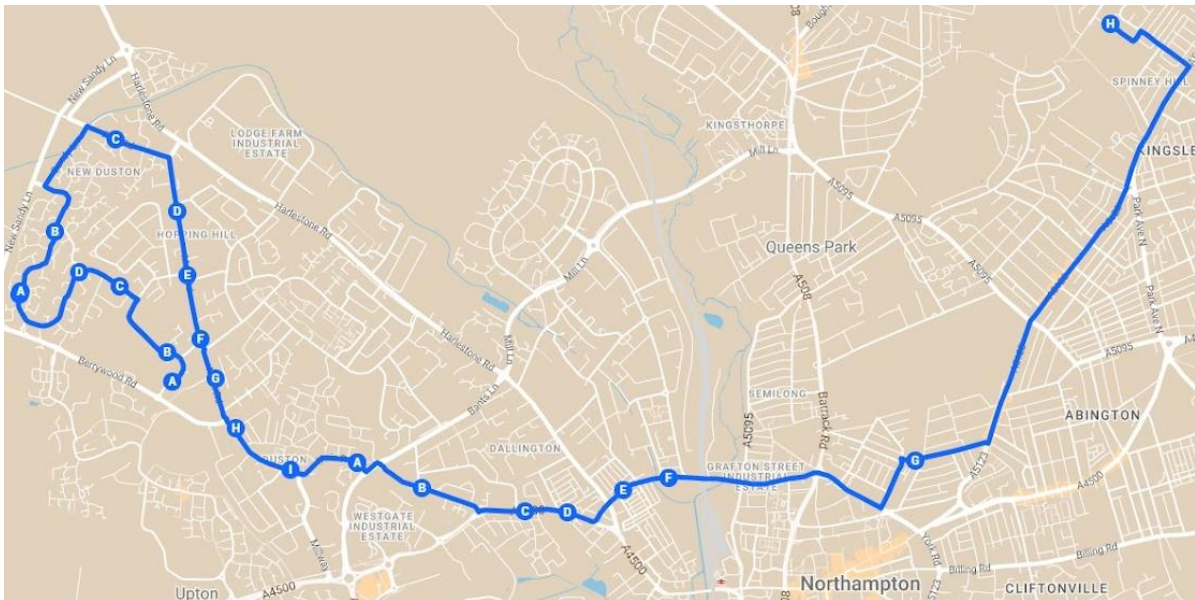

N4 – WEST ROUTE - Duston, Weedon Road

DUSTON, Berrywood Dr, Dent Cl	07:22
DUSTON, Ryeland Rd, Alderly Cl	07:26
DUSTON, Ryeland Rd, Kelsall Cl	07:27
DUSTON, Wrenbury Rd, Handley Cl	07:29
DUSTON, Wrenbury Rd, Velocette Way	07:30
DUSTON, Weggs Farm Rd, Poiters Ct	07:32
DUSTON, Weggs Farm Rd, Velocette Way	07:33
DUSTON, Port Rd	07:35
DUSTON, Main Rd, Grafton Way	07:37
DUSTON, Main Rd, Eldean Rd	07:39
DUSTON, Main Rd, Malpas Dr	07:40
DUSTON, Main Rd, Westfield Rd	07:41
DUSTON, Main Rd, Peveril Rd	07:42
DUSTON, Main Rd, Holmleigh Cl	07:44
DUSTON, Main Rd, After Timken Way	07:45
DUSTON, Duston Rd, Ellesmere Ave	07:47
WEEDON RD, Malcolm Dr	07:49
WEEDON RD, Franklin Gardens	07:50
SPENCER BRIDGE RD, Newcombe St	07:52
SPENCER BRIDGE RD, Countess Rd	07:54
GRAFTON STREET, Petrol Station	07:58
CLARE STREET, TA Centre	08:00
NORTHAMPTON SCHOOL FOR GIRLS	08:15