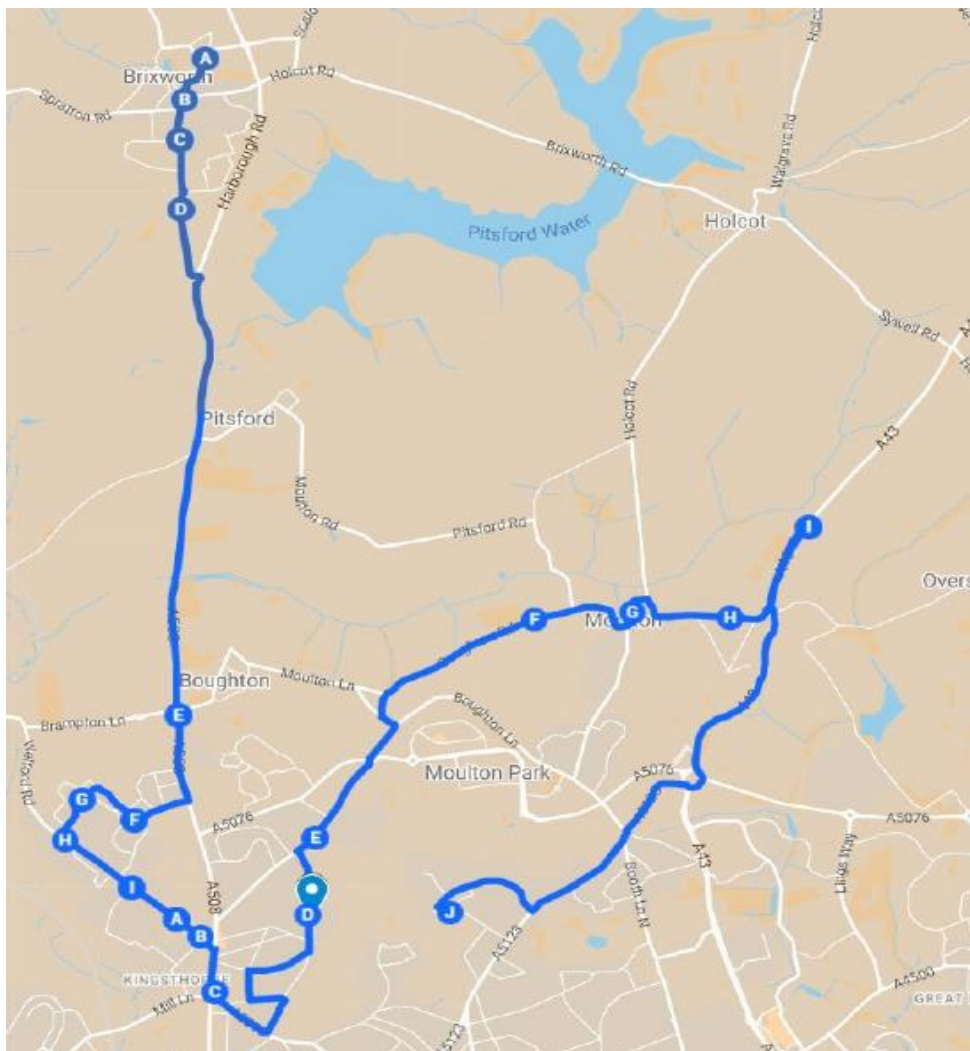

## N1 – NORTH ROUTE – Brixworth, Kingsthorpe, Moulton, Overstone Gate

BRIXWORTH, Harbourough Road, OS Coach & Horses	07:18
BRIXWORTH, Northampton Rd, OP Butchers	07:19
BRIXWORTH, Northampton Rd, Before Froxhill Crescent	07:20
BRIXWORTH, Northampton Rd, Before Blackthorn Crescent	07:21
HARBOROUGH ROAD, Pitsford	07:21
KINGSTHORPE, Harbourough Rd North, After Vyse Rd	07:29
WHITEHILLS Public House	07:30
KINGSTHORPE, Acre Lane Tesco	07:33
KINGSTHORPE, Acre Lane, Covert Cl	07:35
KINGSTHORPE, Welford Rd, The Windmill	07:36
KINGSTHORPE, Welford Rd, N Western Ave	07:37
KINGSTHORPE, Welford Rd, Kingsway	07:38
KINGSTHORPE, Welford Rd, High Street	07:39
KINGSTHORPE, A5095, St Davids Sports Hall	07:41
KINGSTHORPE, Eastern Av N, After Barnwell Rd	07:45
KINGSTHORPE, Boughton Green Rd, Sunnyside	07:47
MOULTON, Boughton Rd, After Rose Tree Cl	07:52
MOULTON, Church St, After Parade Bank	07:55
MOULTON, Overstone Road, After Ashley Lane	07:58
OVERSTONE GATE, Stratford Drive	08:00
NORTHAMPTON SCHOOL FOR GIRLS	08:15

## N5 – CENTRAL ROUTE - Harlestone Road, Kings Heath, Spencer, Town Centre

HARLESTONE RD, Dunkley Way	07:22
HARLESTONE RD, Liberty Dr	07:25
KINGS HEATH, West Oval, Woodside Walk	07:29
KINGS HEATH, East Oval, Welland Walk	07:31
KINGS HEATH, South Oval, Welland Way	07:33
SPENCER, Merthyr Road, Glebeland Rd	07:36
SPENCER, Dallington Rd, Tintern Ave	07:38
SPENCER, Spencer Bridge Rd, Newcombe Rd	07:40
SPENCER, Outside Halfords	07:43
TOWN CENTRE, Ladys Lane	07:47
TOWN CENTRE, Abington Square	07:49
WELLINGBOROUGH RD, Market St	07:52
WELLINGBOROUGH RD, Allen Rd	07:53
WELLINGBOROUGH RD, APH	07:55
PARK AVENUE NORTH, by the church	07:57
NORTHAMPTON SCHOOL FOR GIRLS	08:15